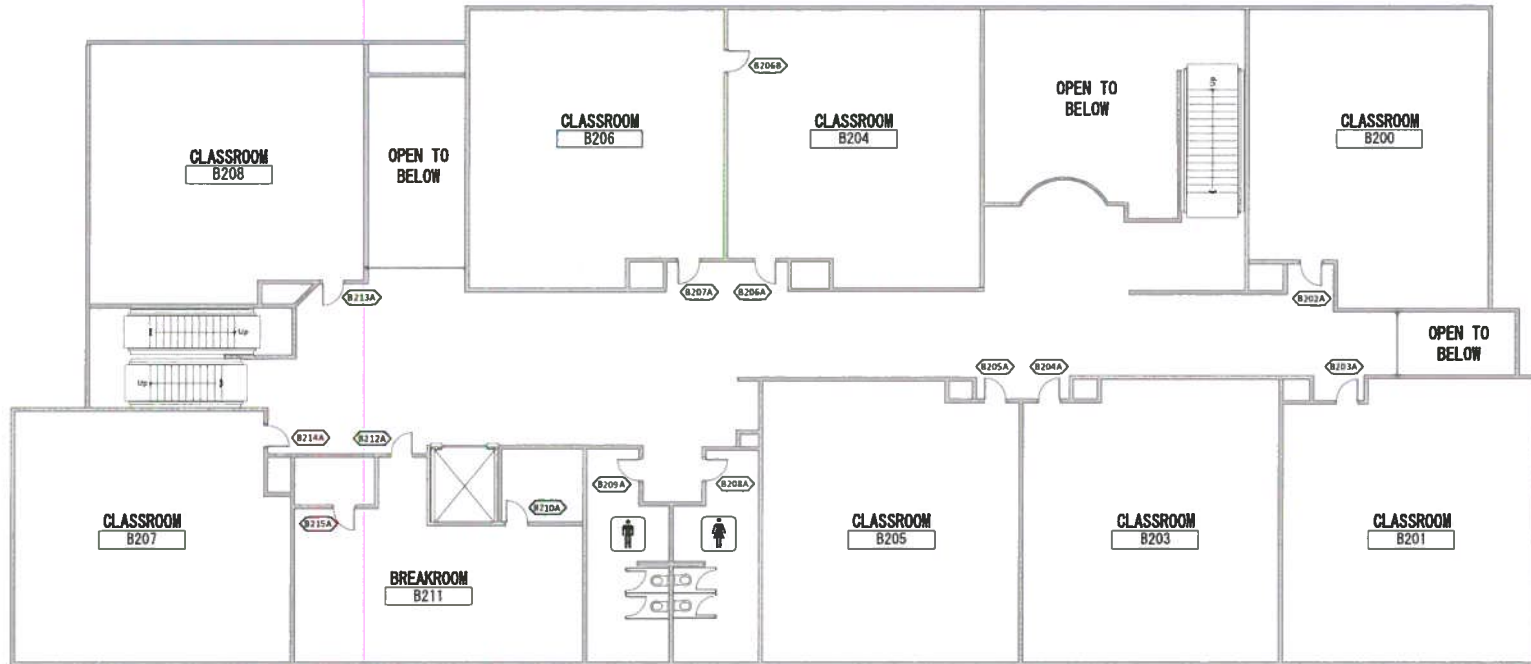

2050 Commerce Avenue
Concord, CA 94520

Phone: 925.674.6900
Fax: 925.674.6995

San Ramon Valley Unified School District

DATE
6/7/2016

SHEET
A2.4