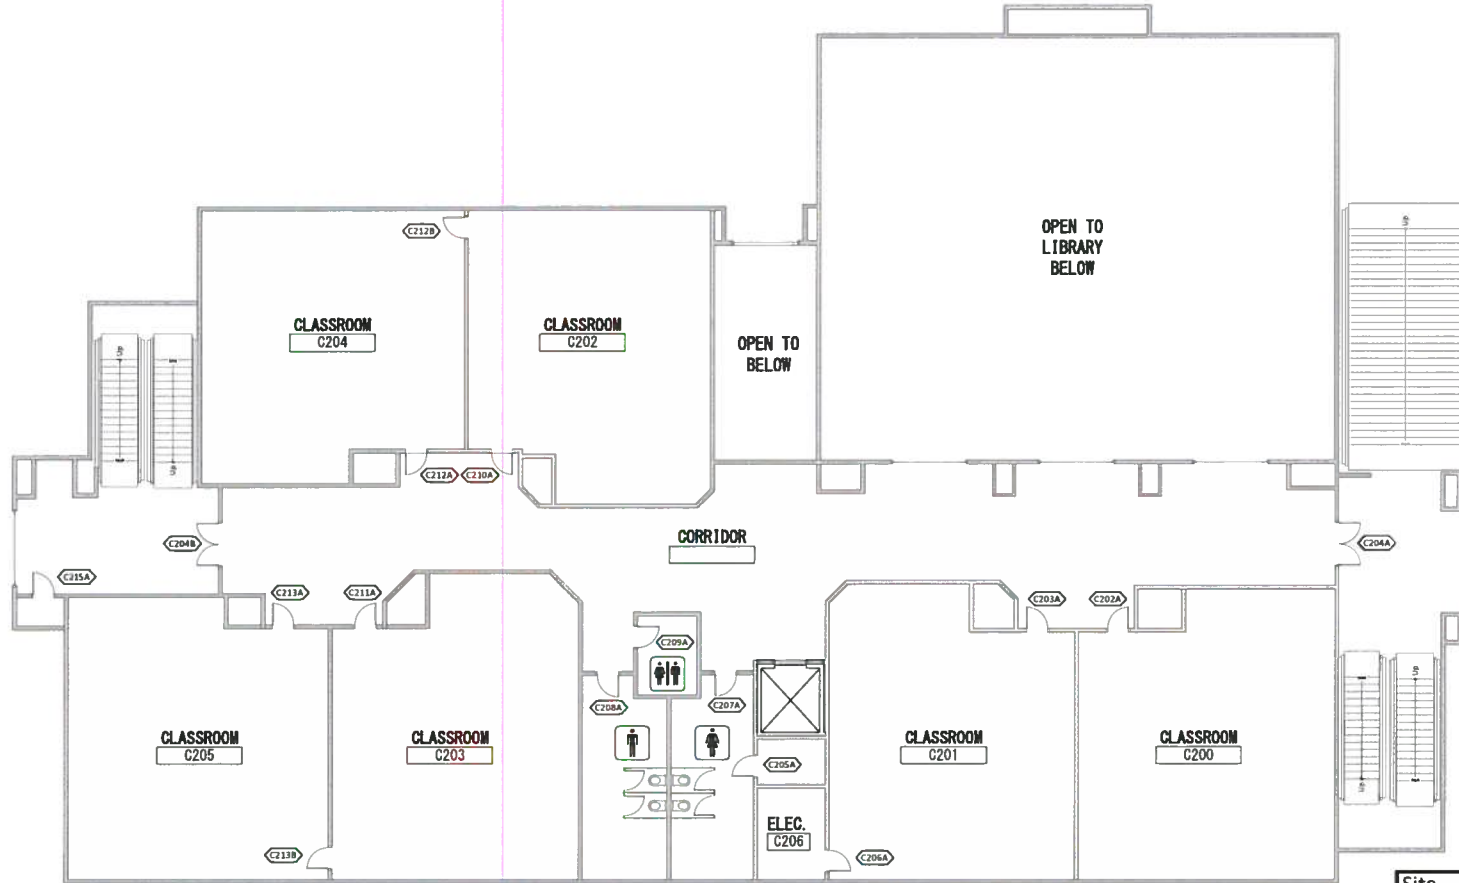

2050 Commerce Avenue
Concord, CA 94520

Phone: 925.674.6900
Fax: 925.674.6995

San Ramon Valley Unified School District

DATE
6/7/2016

SHEET
A2.6