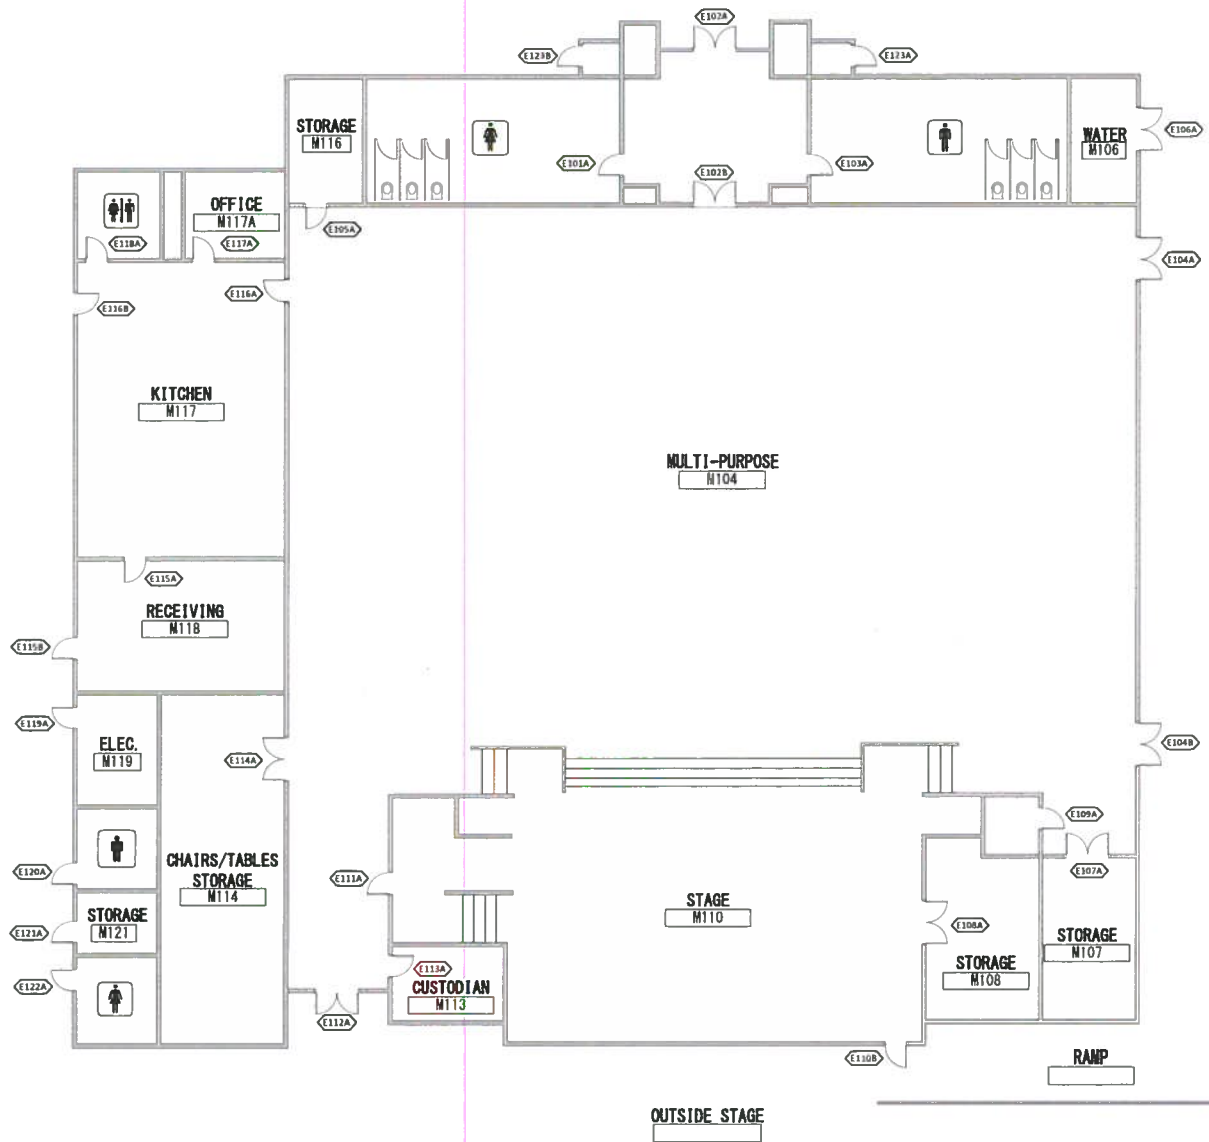

2050 Commerce Avenue
Concord, CA 94520

Phone: 925.674.6900
Fax: 925.674.6995

San Ramon Valley Unified School District

DATE
6/7/2016

SHEET
A2.8