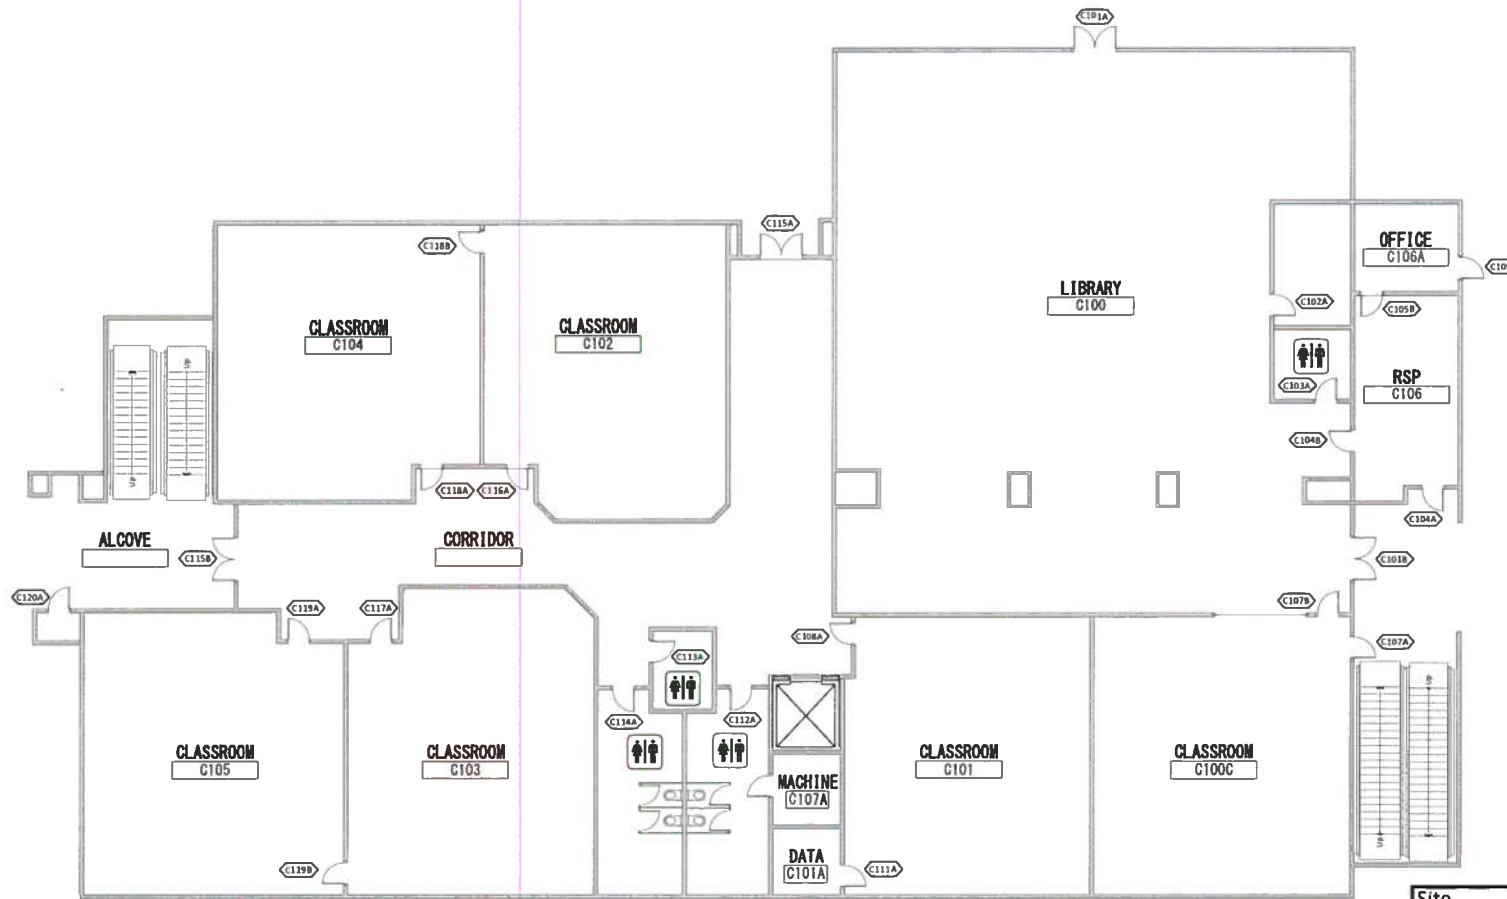

2050 Commerce Avenue
Concord, CA 94520

Phone: 925.674.6900
Fax: 925.674.6995

San Ramon Valley Unified School District

DATE
6/7/2016

SHEET
A2.5