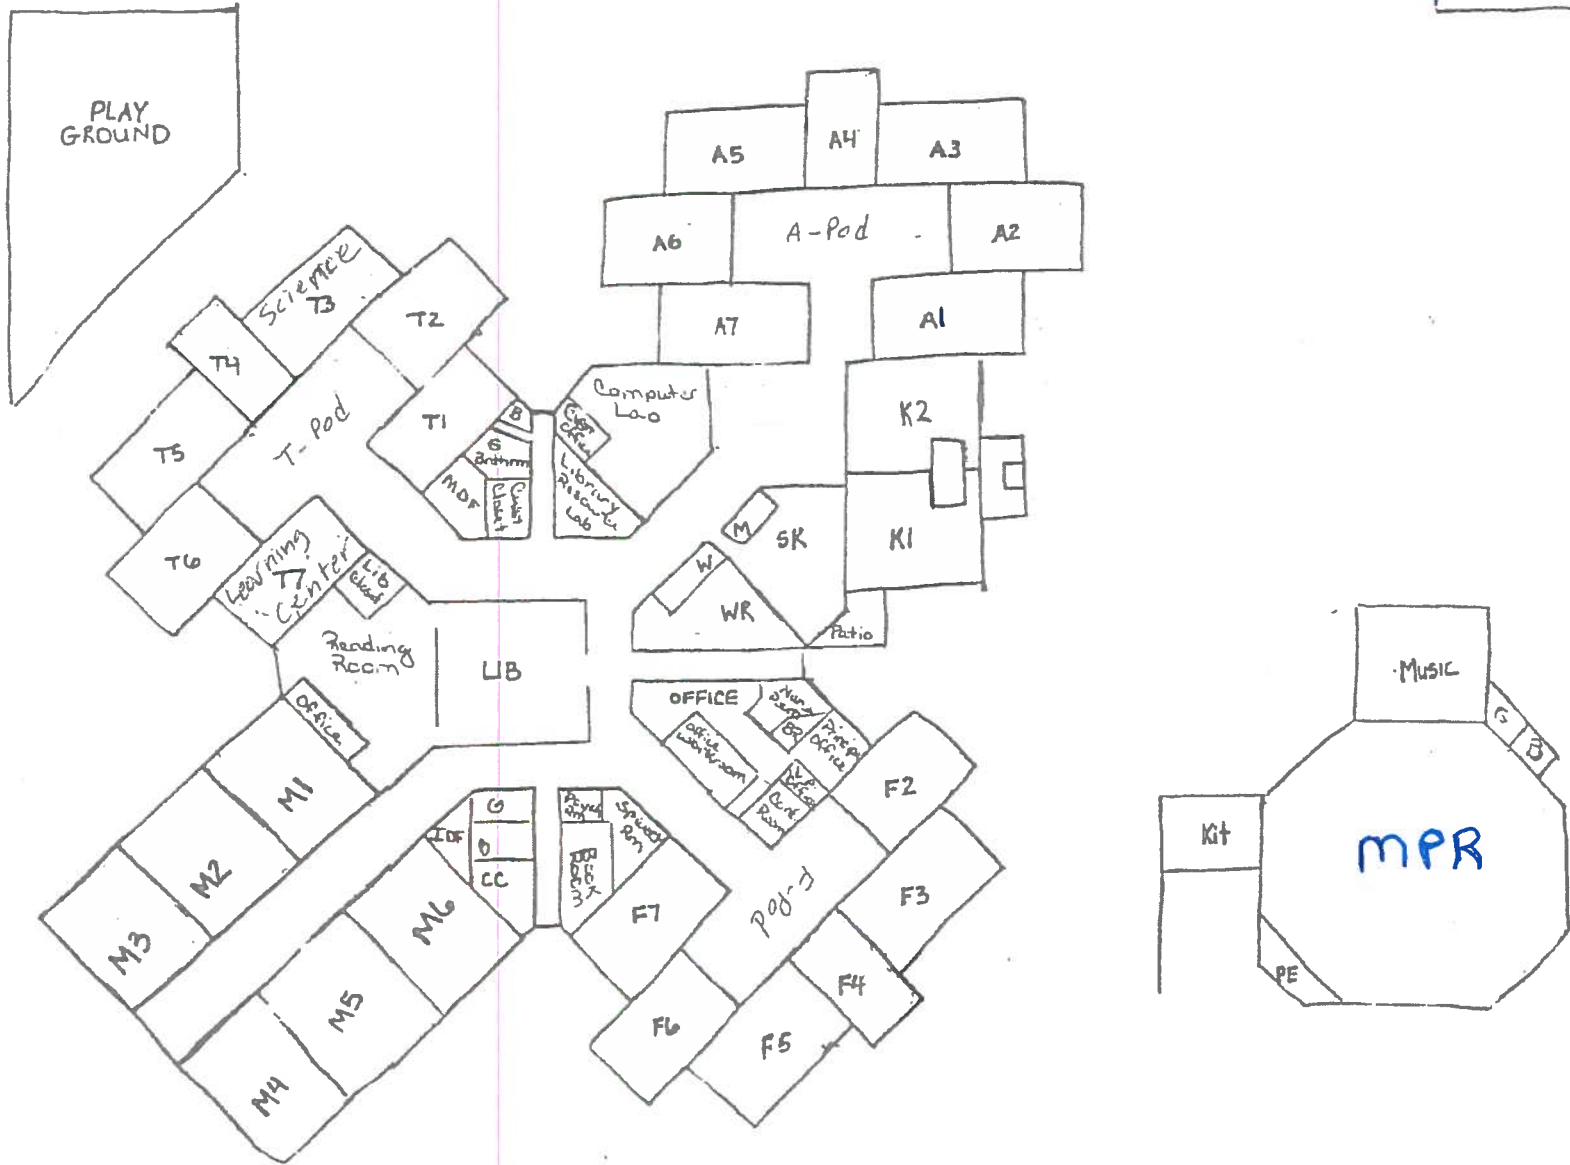

Walt Disney Elementary School
 3250 Pine Valley Road, San Ramon 94583
 TEL: 925-479-3900 FAX: 925-829-8957

Kids
Country

Pine Valley Road